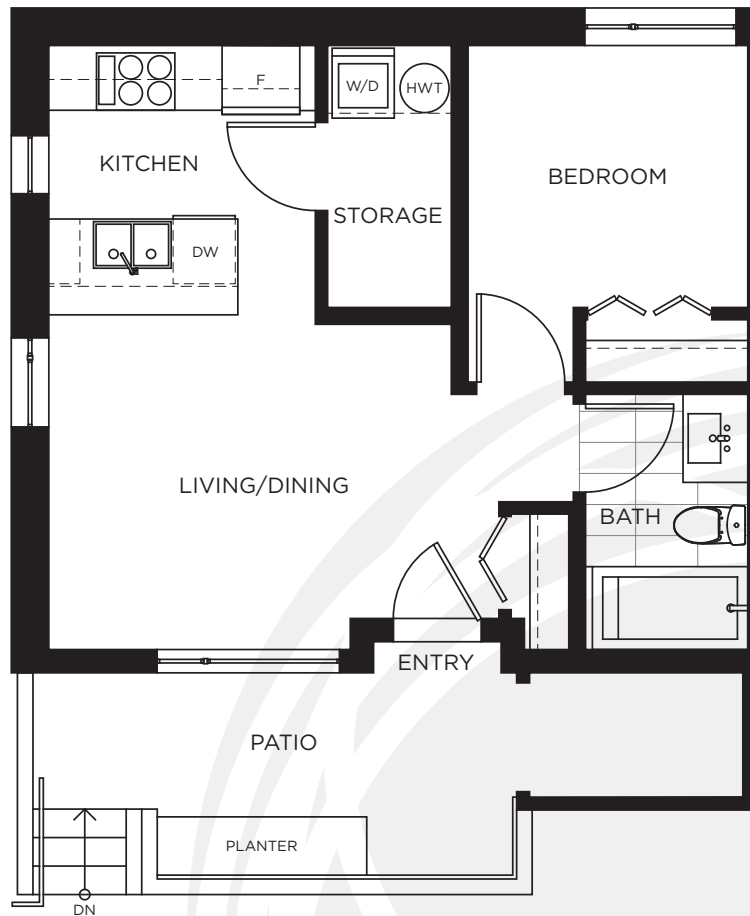

* All materials, measurements, sizes, specifications and layouts are displayed for illustrative purposes only. This information may be subject to change at any time without notice.

LOWER

SECOND

THIRD

* All materials, measurements, sizes, specifications and layouts are displayed for illustrative purposes only. This information may be subject to change at any time without notice.

LOWER

UPPER

ROOF DECK

* All materials, measurements, sizes, specifications and layouts are displayed for illustrative purposes only. This information may be subject to change at any time without notice.

LOWER

UPPER

ROOF DECK

* All materials, measurements, sizes, specifications and layouts are displayed for illustrative purposes only. This information may be subject to change at any time without notice.

OLIVER

5958 / 5982 / 5968 ST. GEORGE STREET | 497 SF
Rental Apartments

* This is a sample floorplan of one of three units, each unit varies slightly in layout and design.